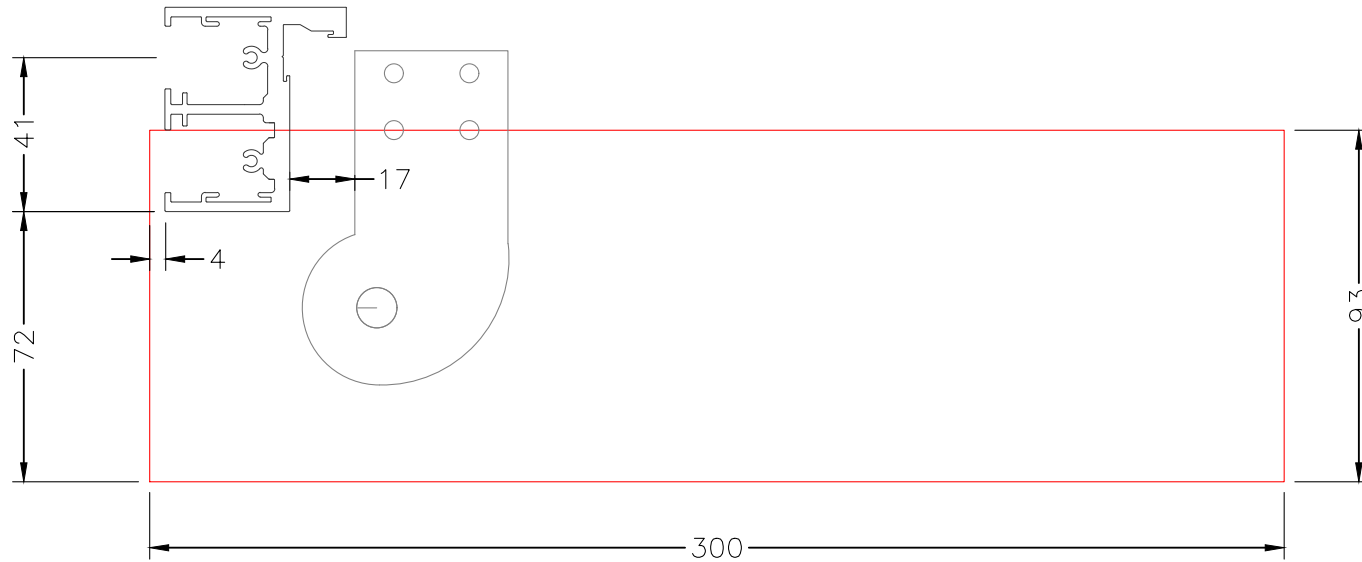

FRAMELESS GLASS DOOR LEAF

FINELINE D/GLAZED DOORFRAME
FRAME - F54.5

Drawing Title Floor box cutout
Frameless Door - Frame F54.5
Scale @ A4 Drawn by S.BM Checked -
1:2 Date 24/01/19
unless stated
Drawing no. Rev. -
FLBX-FR-F54.5

FusionPartitions
Unit 6, I O Centre,
Salbrook Road Industrial Estate,
Salford, Surrey,
RH1 5GJ
T: +44 (0)1293 220970
E: info@fusionpartitions.com