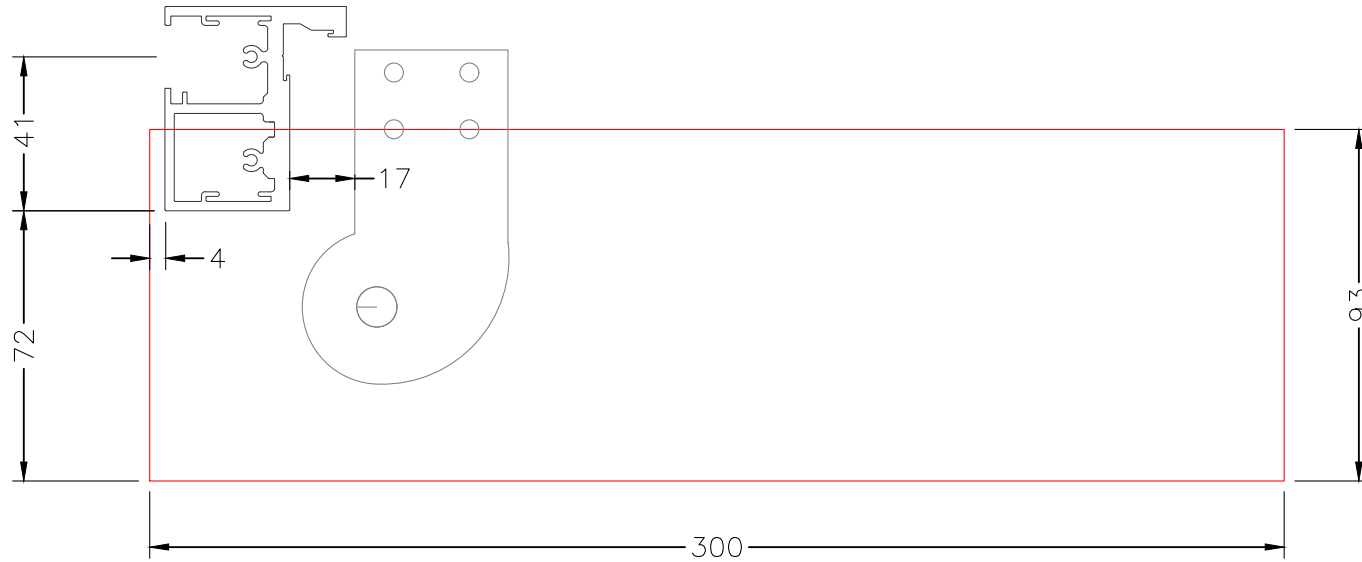

FRAMELESS GLASS DOOR LEAF

FINELINE S/GLAZED DOORFRAME
FRAME - F54.4

Drawing Title
Floor box cutout
Frameless Door - Frame F54.4
Scale @ A4
1:2
unless stated
Drawn by
S.BM
Checked
-
Date
24/01/19
Rev.
-
Drawing no.
FLBX-FR-F54.4

FusionPartitions
Unit 6, I O Centre,
Salbrook Road Industrial Estate,
Salford, Surrey,
RH1 5GJ
T: +44 (0)1293 220970
E: info@fusionpartitions.com