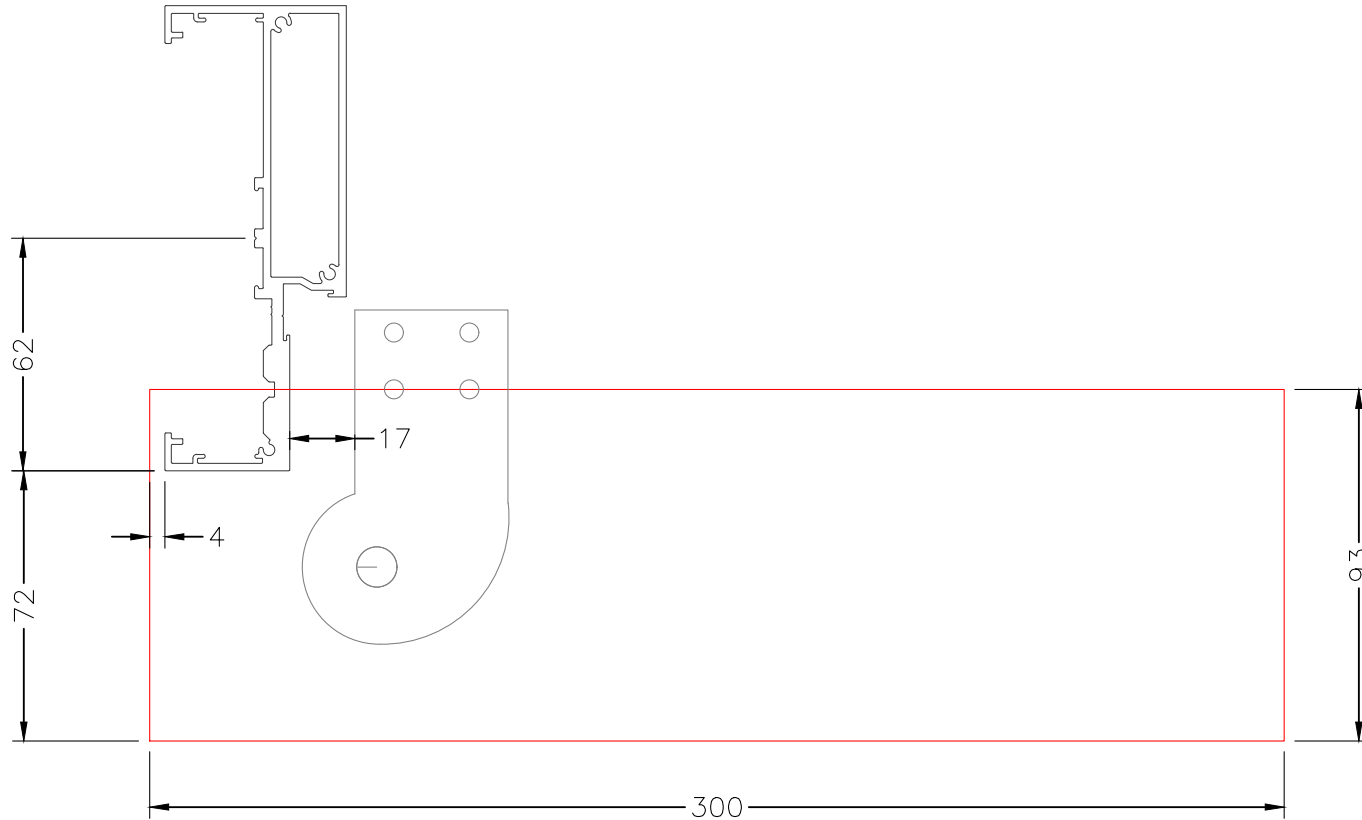

FRAMELESS GLASS DOOR LEAF

FUSION 10 - 100mm DOORFRAME
FRAME - F10.F04

Drawing Title Floor box cutout
Frameless Door - Frame
Scale @ A4 Drawn by F10.F04
1:2 S.BM - Date
unless stated 24/01/19
Drawing no. Rev.
FLBX-FR-F10.F04 -