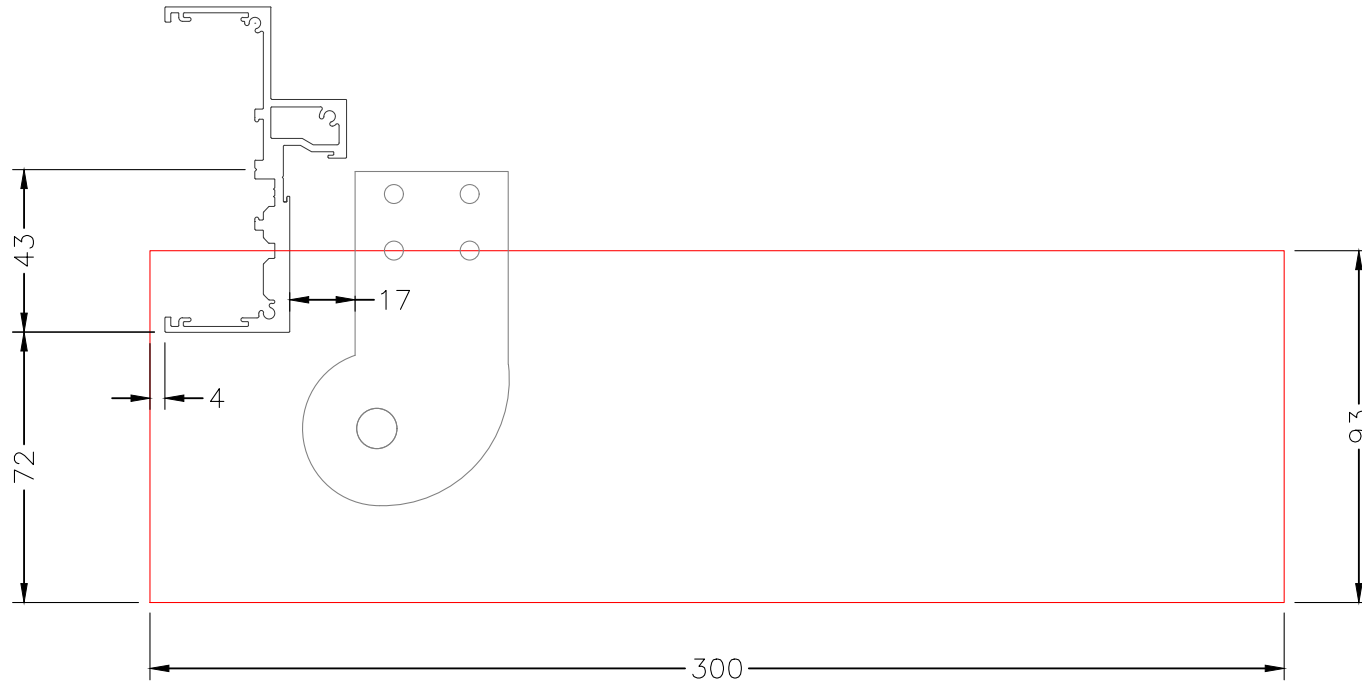

FRAMELESS GLASS DOOR LEAF

FUSION 75 DOORFRAME
FRAME - F03

Drawing Title: Floor box cutout
Frameless Door - Frame F03
Scale @ A4: 1:2 unless stated
Drawn by: S.BM
Checked: -
Date: 24/01/19
Rev. -
Drawing no.: FLBX-FR-F03

FusionPartitions
Unit 6, I/O Centre,
Salbrook Road Industrial Estate,
Salford, Surrey,
RH1 5GJ
T: +44 (0)1293 220970
E: info@fusionpartitions.com