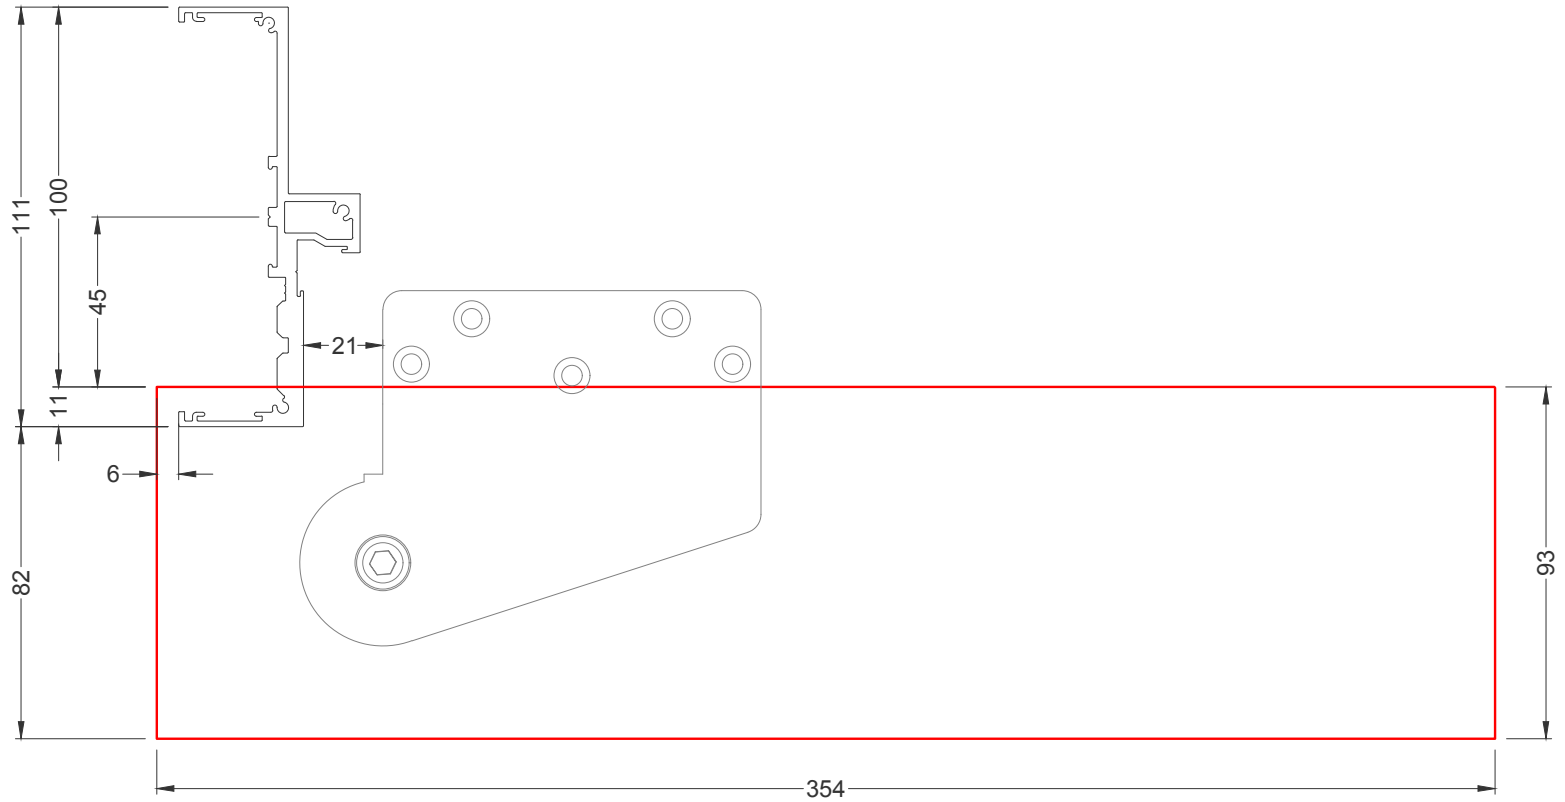

CONTEMPO

FUSION 100 DOORFRAME
FRAME - F04
BTS80 FLOORSPRING

Drawing Title Floor box cutout
Contempo Range - Frame F04
Scale @ A4 Drawn by S.BM Checked -
1:2 Date 24/07/20
unless stated
Drawing no. Rev. FLBX-CN-F04-BTS80 01