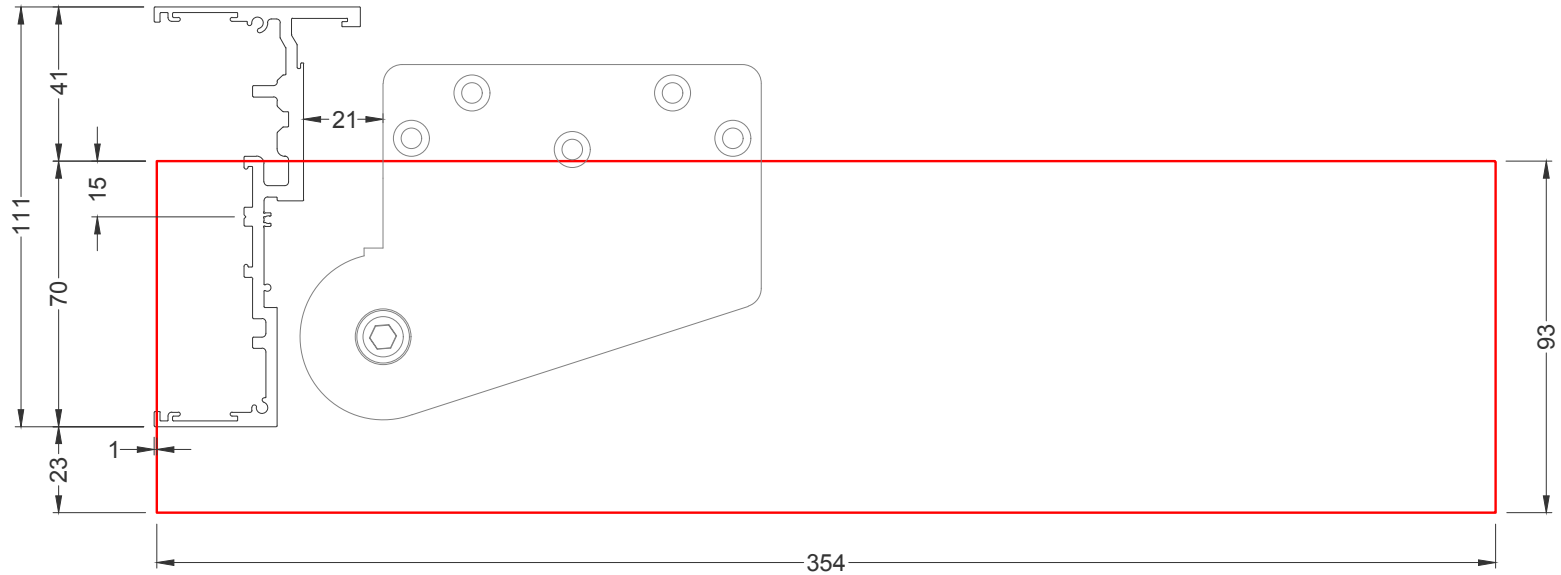

CONTEMPO

CONTRAST 100 DOORFRAME
FRAME - C06
BTS80 FLOORSPRING

Drawing Title **BTS80 Floor box cutout**
Contempo Range - Frame C06

Scale @ A4 **1:2** Drawn by **S.BM** Checked -
unless stated Date

24/07/20

Drawing no. **FLBX-CN-C06-BTS80 02** Rev.

FusionPartitions

Unit 6, I O Centre,
Salbrook Road Industrial Estate,
Salford, Surrey,
RH1 5GJ
T: +44 (0)1293 220970
E: info@fusionpartitions.com

This drawing is copyright